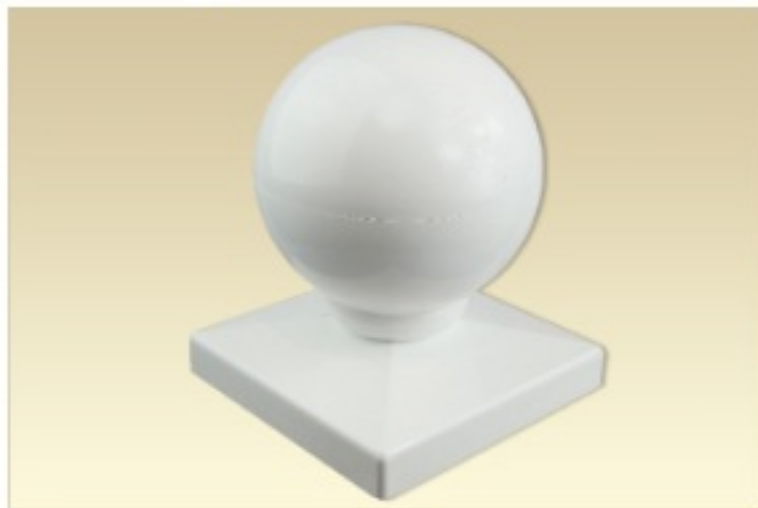

Federation Post Cap

Ball Post Cap

Ball Post Cap