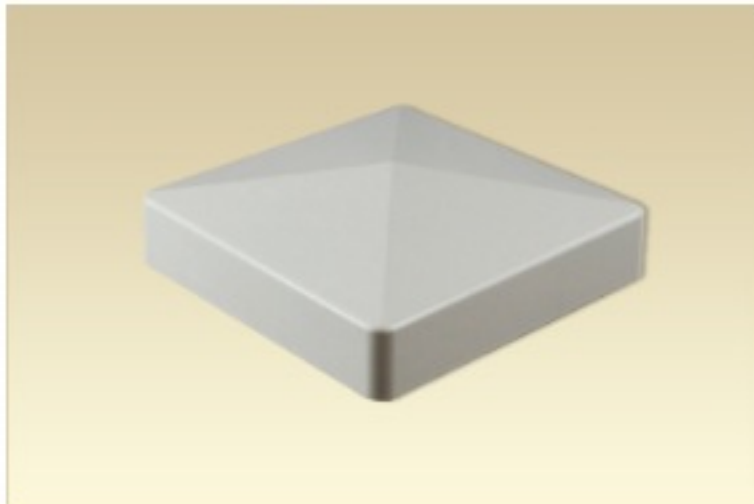

(**aluminum included inside bottom rail**)

Pickets - 7/8" x 3" x .080" wall straight top design

72" high x 96" wide section shown

Honolulu

Vinyl Fencing - spaced picket with 3" pickets and 2" spacing

Top rail - 2" wide x 3 1/2" high x .120 wall

Bottom rail - 2" wide x 6" high x .100 wall

(**aluminum included inside bottom rail**)

Pickets - 7/8" x 3" x .080 wall scalloped top design

72" high x 96" wide section shown

Standard Solar Light

Standard Solar Light

Deluxe Solar Light

Deluxe Solar Light

Standard Post Cap

Standard Post Cap

New England Post Cap

New England Post Cap

Federation Post Cap

Federation Post Cap