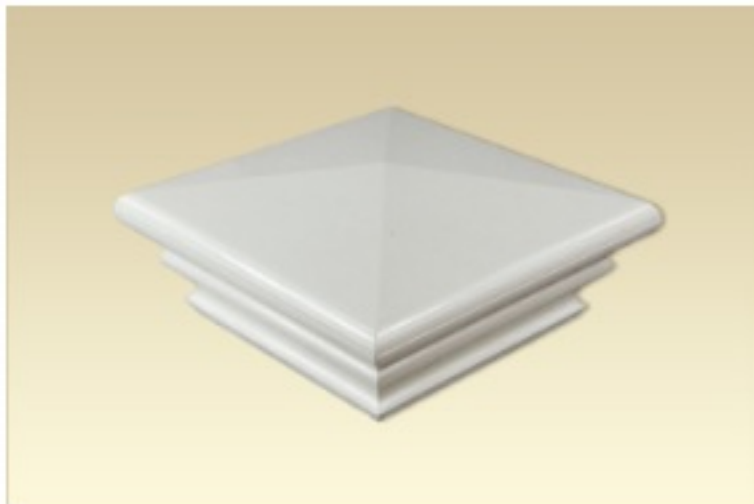

Bottom rail - 2" wide x 6" high x .100 wall

(**aluminum included inside bottom rail**)

Pickets - 7/8" x 3" x .080 wall scalloped top design

72" high x 96" wide section shown

Standard Solar Light

Standard Solar Light

Deluxe Solar Light

Deluxe Solar Light

Standard Post Cap

Standard Post Cap

New England Post Cap

New England Post Cap

Federation Post Cap

Federation Post Cap