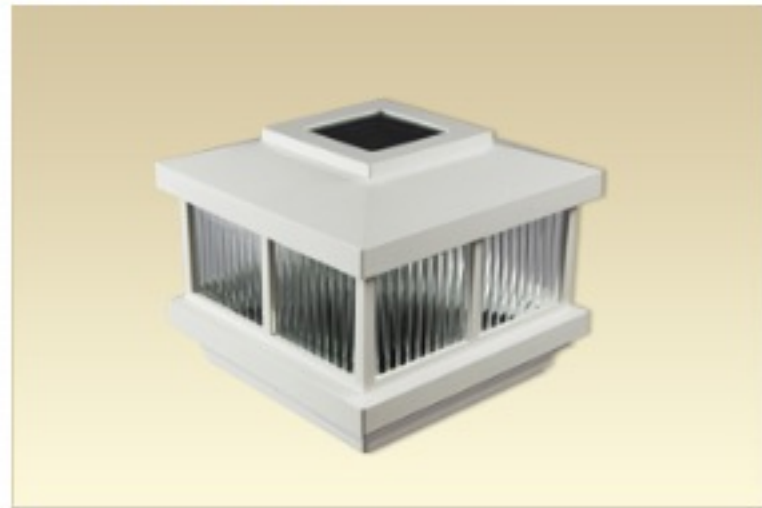

(**aluminum included inside bottom rail**)

Pickets - 7/8" x 3" x .080" wall straight top design

72" high x 96" wide section shown

Honolulu

Vinyl Fencing - spaced picket with 3" pickets and 2" spacing

Top rail - 2" wide x 3 1/2" high x .120 wall

Bottom rail - 2" wide x 6" high x .100 wall

(**aluminum included inside bottom rail**)

Pickets - 7/8" x 3" x .080 wall scalloped top design

72" high x 96" wide section shown

Standard Solar Light

Standard Solar Light

Deluxe Solar Light

Deluxe Solar Light

Standard Post Cap

Standard Post Cap

New England Post Cap

New England Post Cap

Federation Post Cap

Federation Post Cap