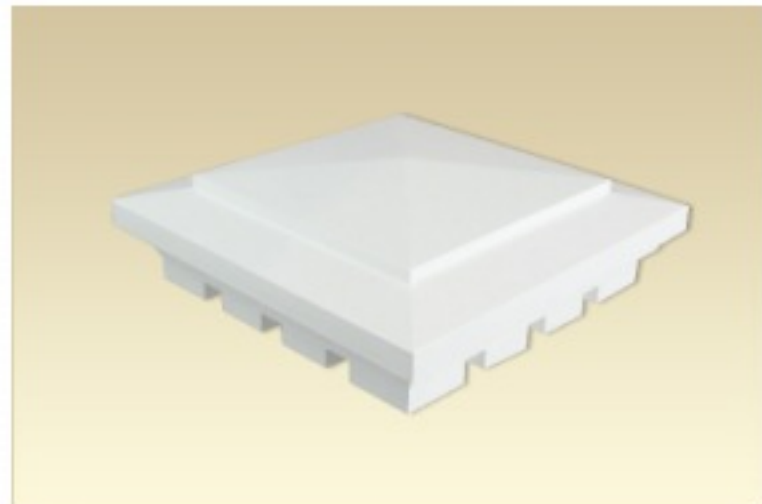

Bridgeport Post Cap