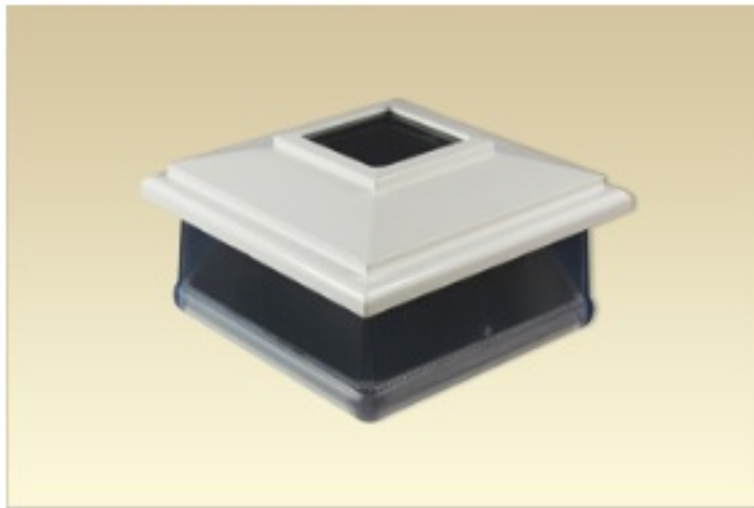

(**aluminum included inside bottom rail**)

Pickets - 7/8" x 3" x .080" wall straight top design

72" high x 96" wide section shown

Honolulu

Vinyl Fencing - spaced picket with 3" pickets and 2" spacing

Top rail - 2" wide x 3 1/2" high x .120 wall

Bottom rail - 2" wide x 6" high x .100 wall

(**aluminum included inside bottom rail**)

Pickets - 7/8" x 3" x .080 wall scalloped top design

72" high x 96" wide section shown

Standard Solar Light

Standard Solar Light